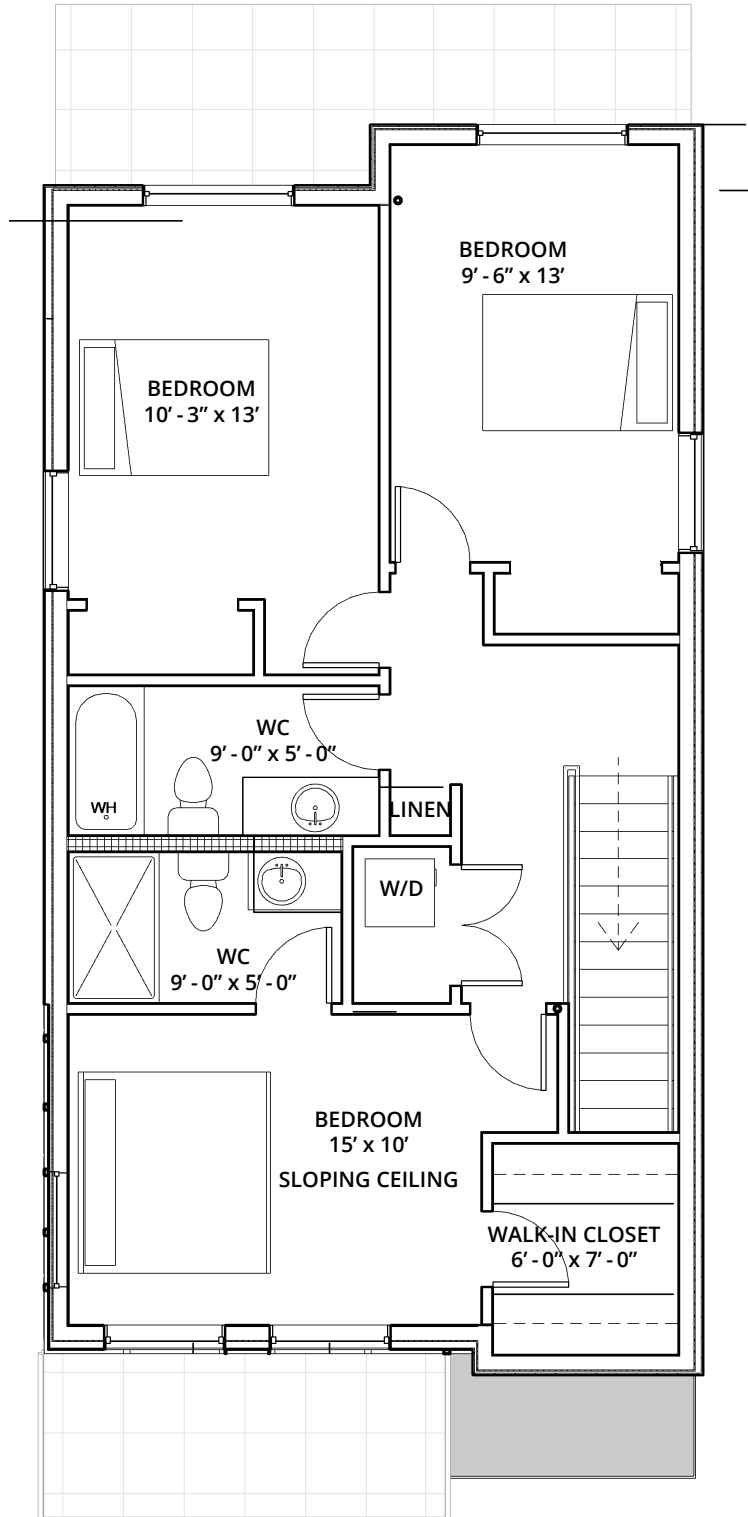

Type 4 (1745 SqFt)

3 Bedroom & Den, 2.5 Bathroom

Type 4 (1745 SqFt) 3 Bedroom & Den, 2.5 Bathroom

Type 4 (1745 SqFt)

3 Bedroom & Den, 2.5 Bathroom

Note: This drawing is an artistic interpretation of the general appearance of the design. It is not meant to be an exact rendition.

Designed: 11/8/2018
Printed: 11/8/2018

2