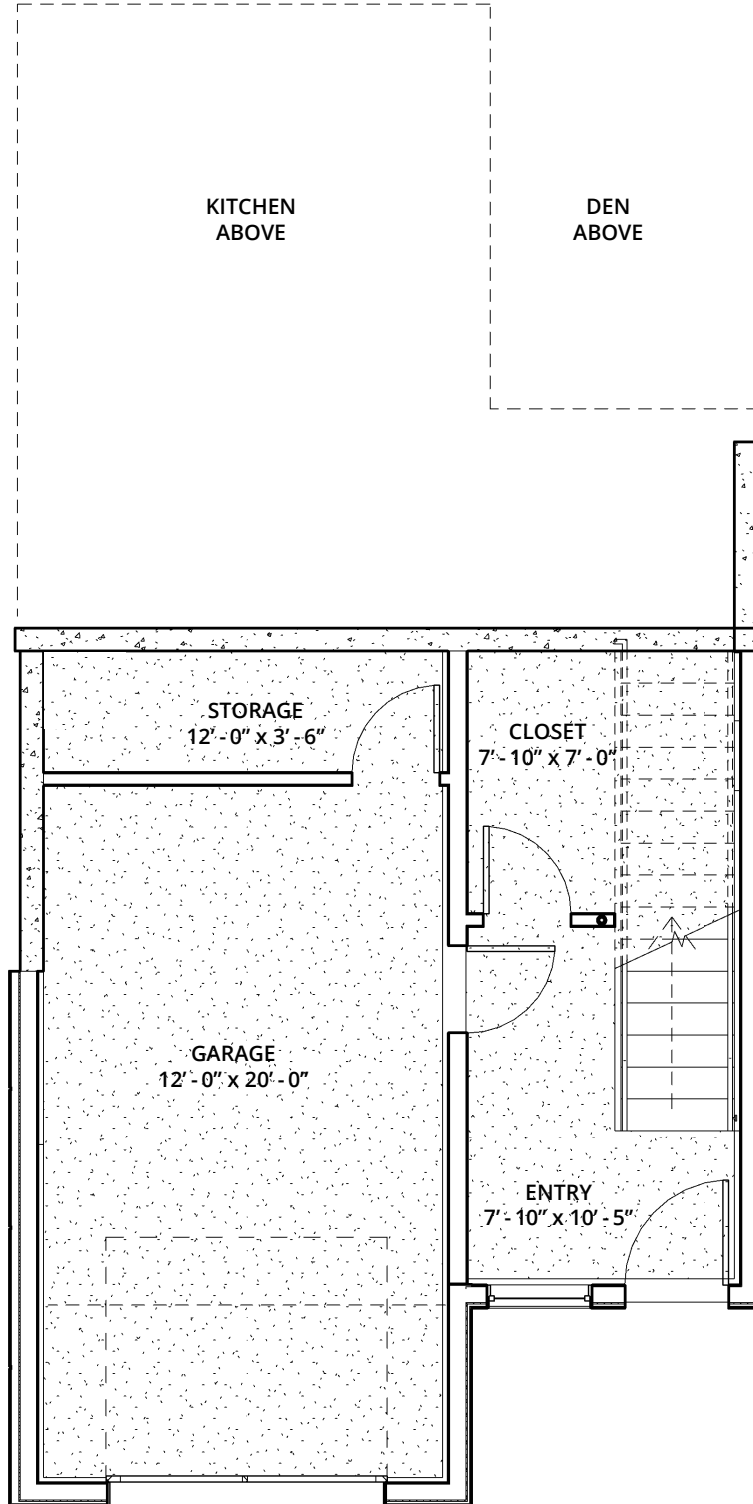

Type 4 (1745 SqFt)

3 Bedroom & Den, 2.5 Bathroom

Type 4 (1745 SqFt) 3 Bedroom & Den, 2.5 Bathroom

Type 4 (1745 SqFt)

3 Bedroom & Den, 2.5 Bathroom

Note: This drawing is an artistic interpretation of the general appearance of the design. It is not meant to be an exact rendition.

Designed: 11/8/2018
Printed: 11/8/2018

2