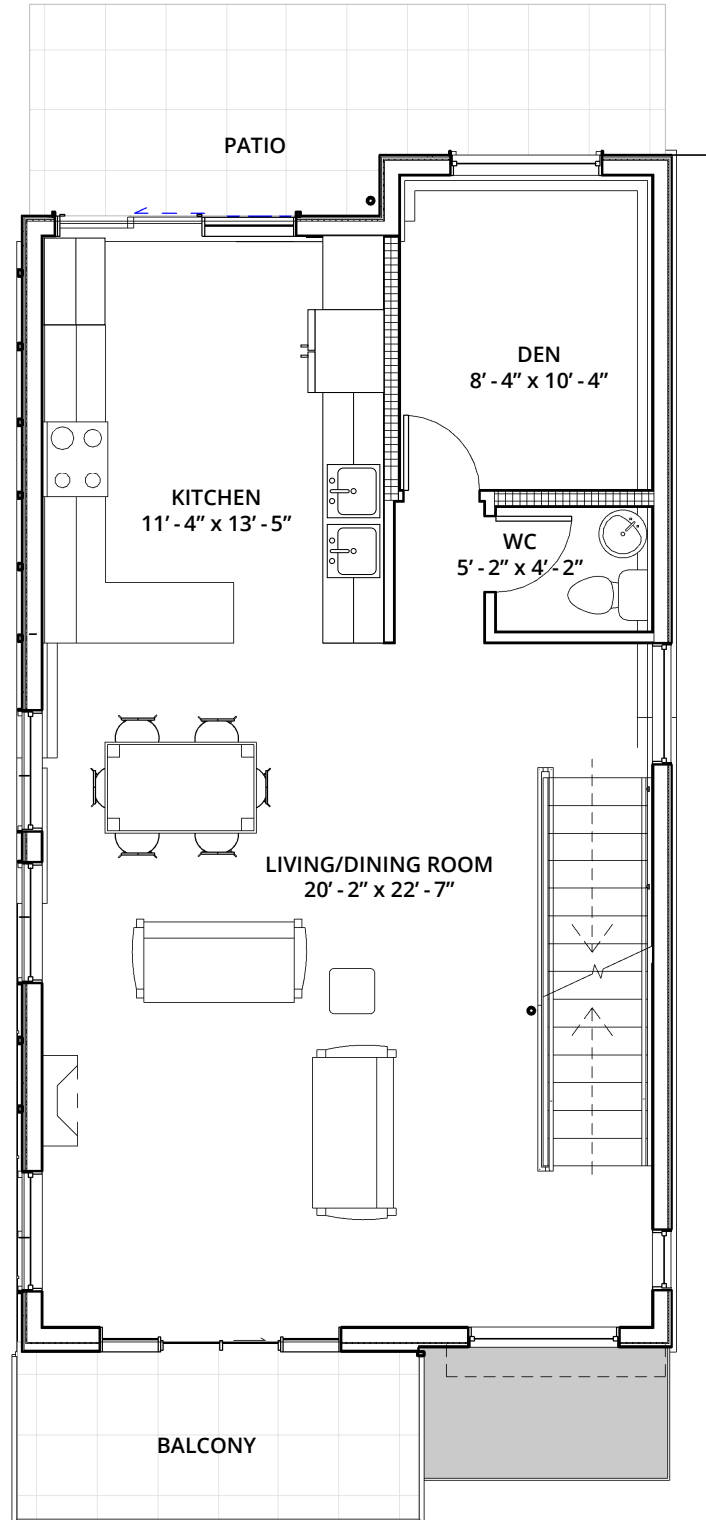

Type 4 (1745 SqFt)

3 Bedroom & Den, 2.5 Bathroom

Type 4 (1745 SqFt) 3 Bedroom & Den, 2.5 Bathroom

Type 4 (1745 SqFt)

3 Bedroom & Den, 2.5 Bathroom

Note: This drawing is an artistic interpretation of the general appearance of the design. It is not meant to be an exact rendition.

Designed: 11/8/2018
Printed: 11/8/2018

2