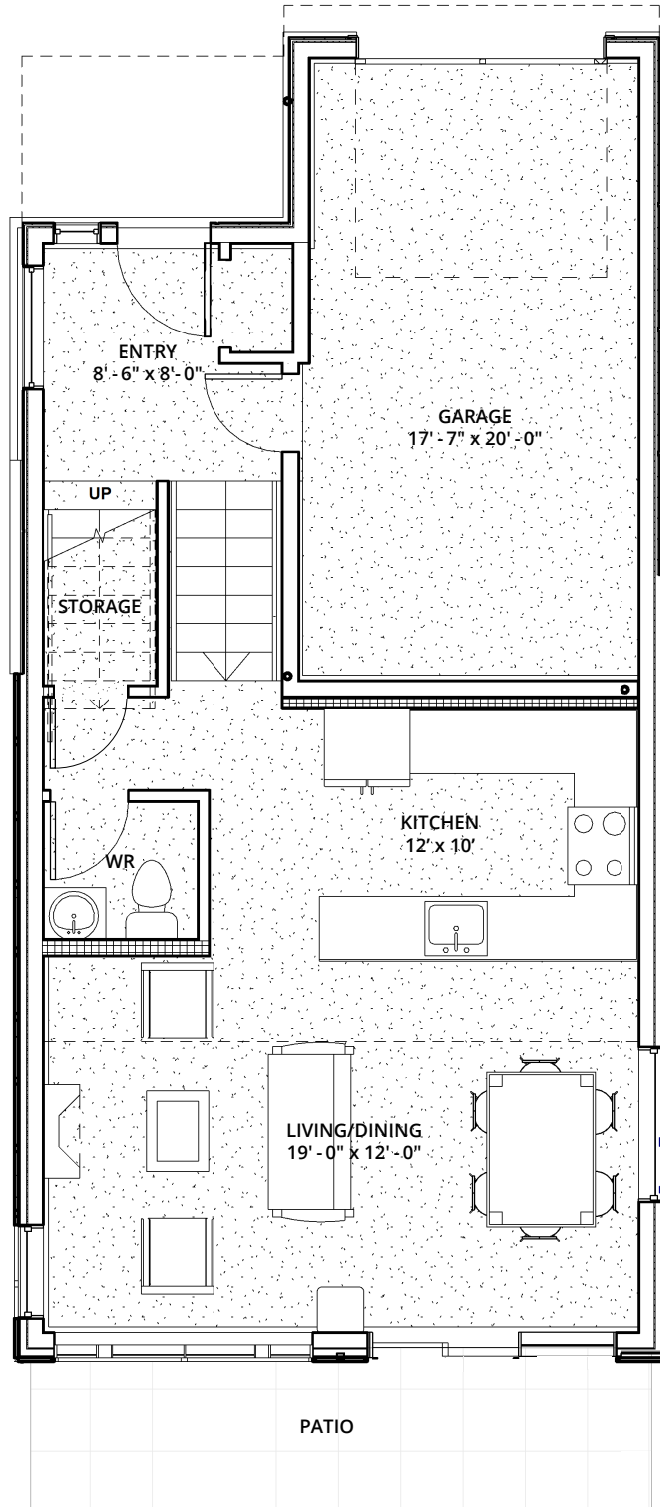

# Type 1 (1416 SqFt) 3 Bedroom & Den, 2.5 Bathroom

# Type 1 (1416 SqFt) Kitchen Isometric