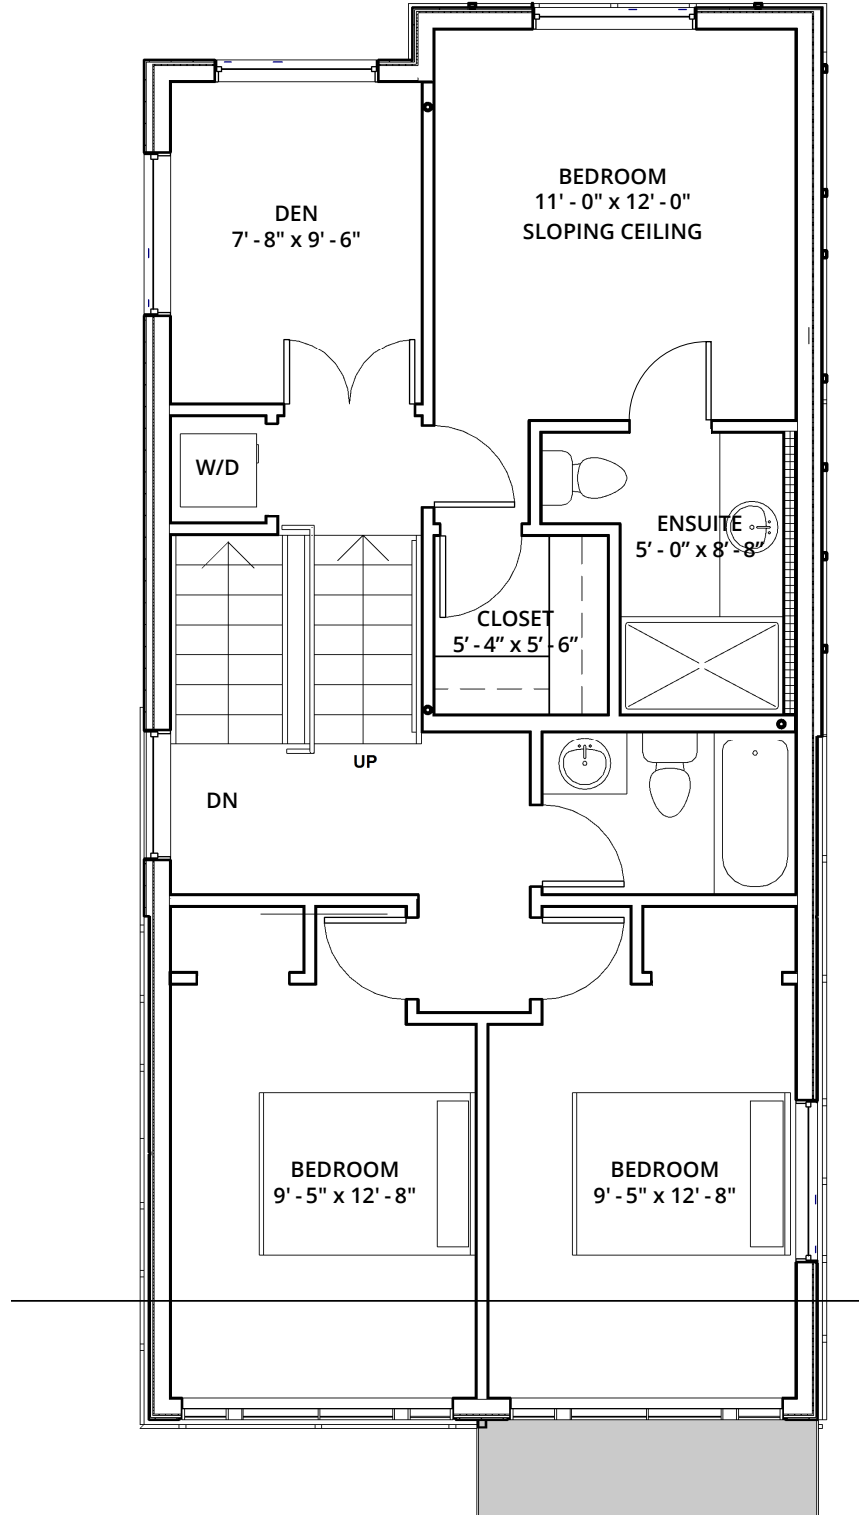

# Type 1 (1416 SqFt) 3 Bedroom & Den, 2.5 Bathroom

# Type 1 (1416 SqFt) Kitchen Isometric