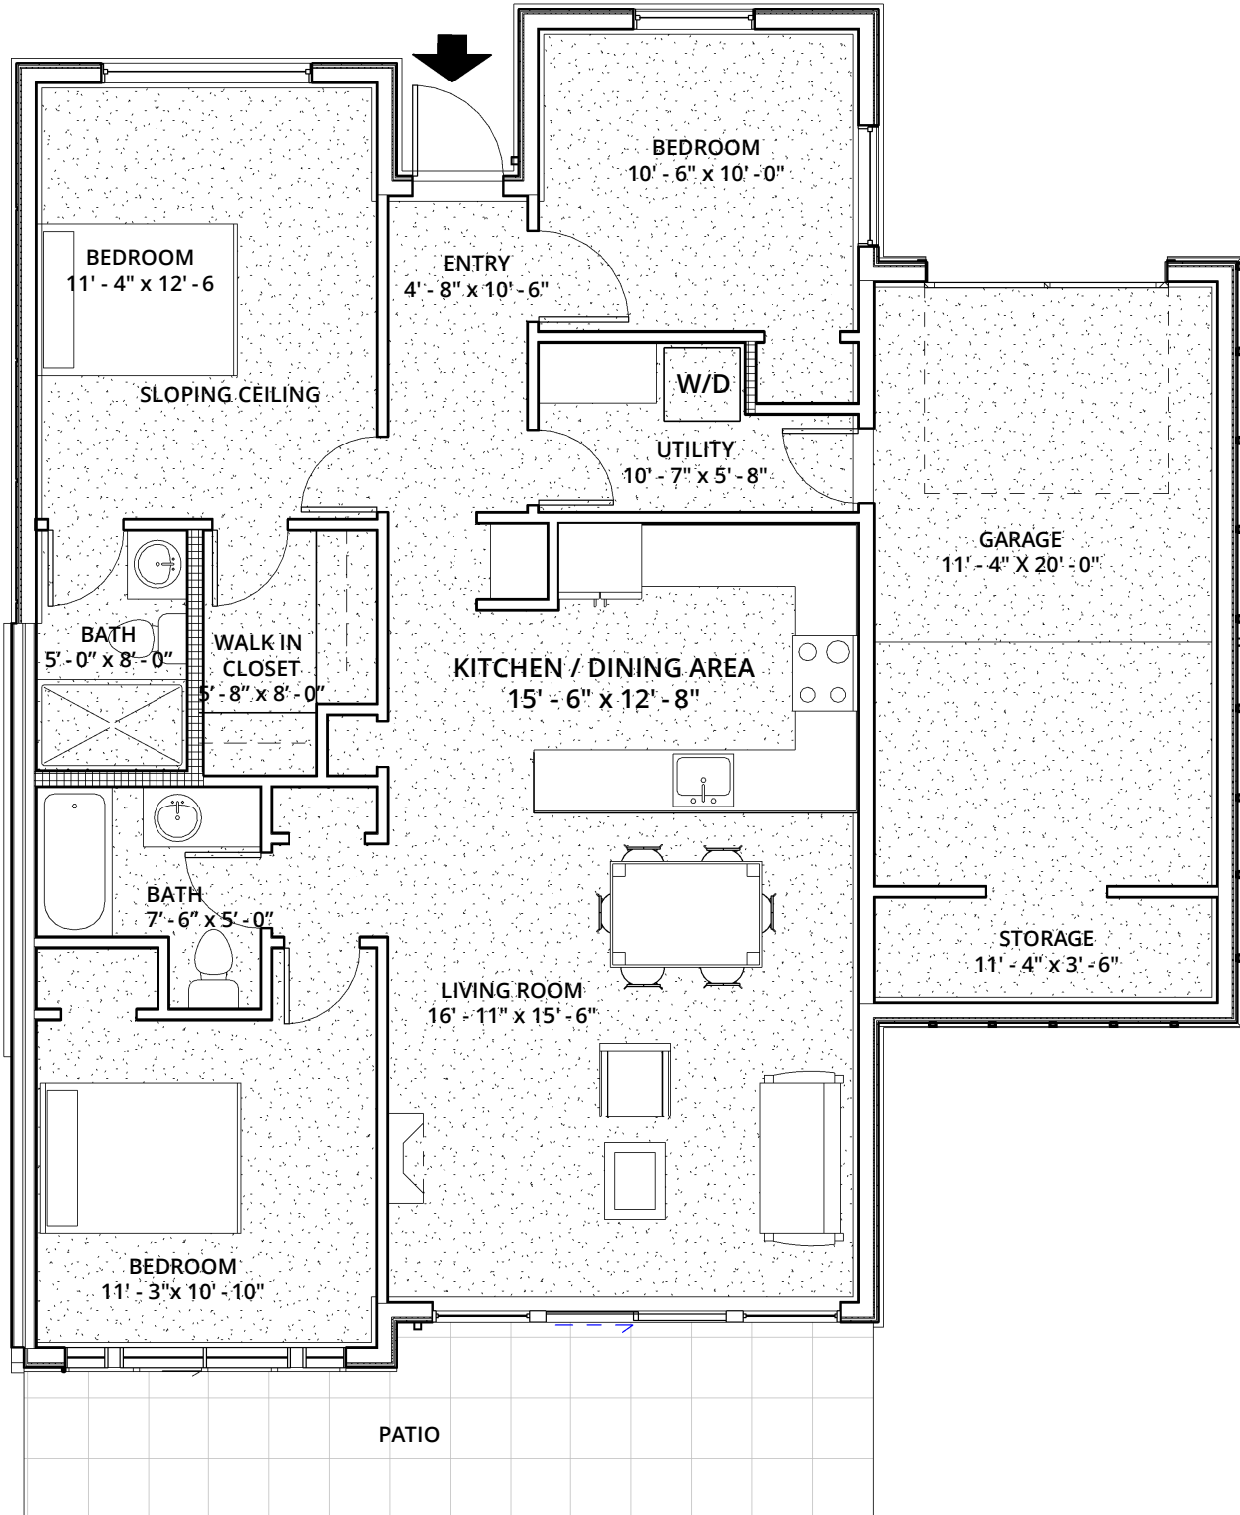

Type 2 - Rancher (1243 or 1313 SqFt) 3 Bedroom, 2 Bathroom

Type 2 - Rancher (1243 or 1313 SqFt) Kitchen Isometric