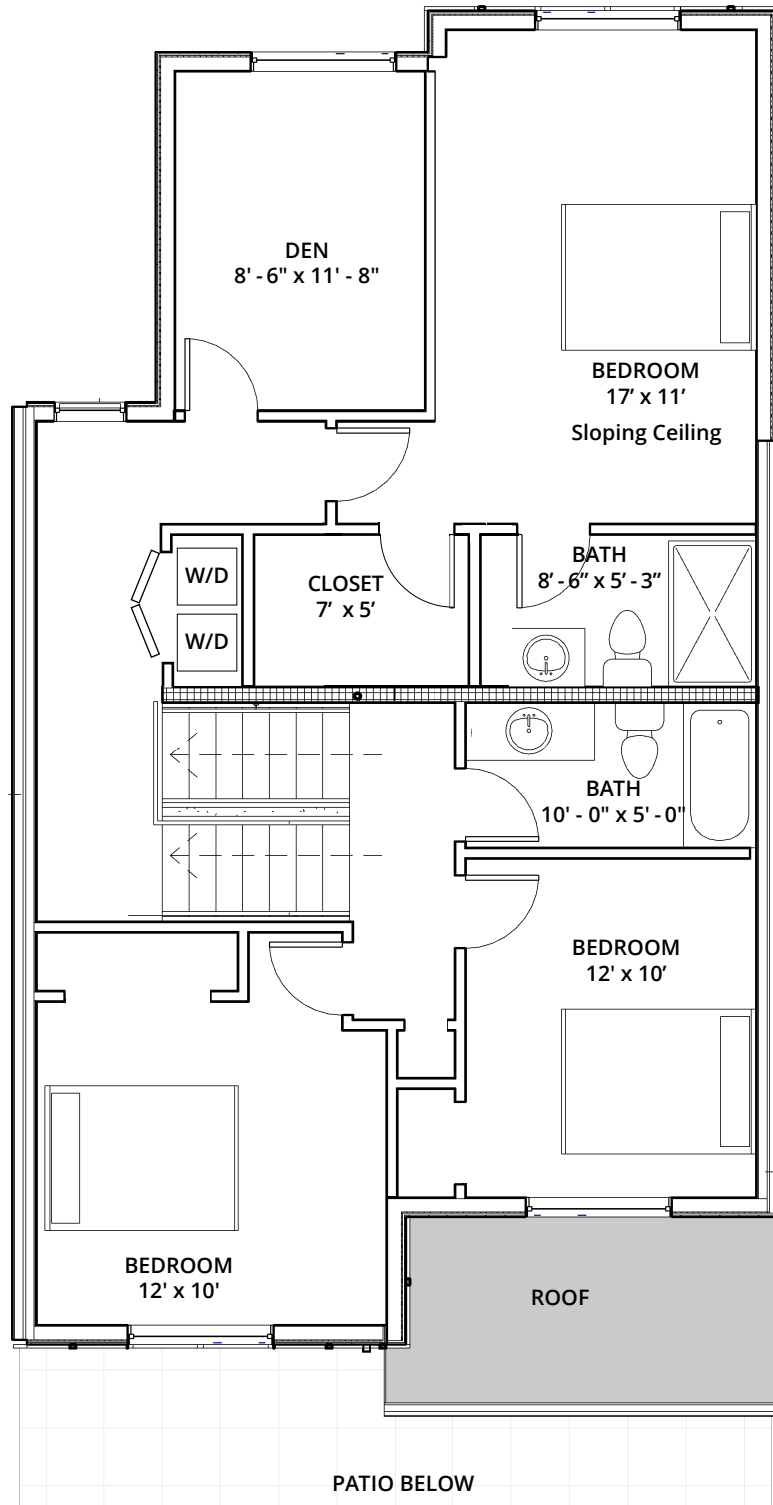

Type 3 (1645 SqFt)

3 Bedroom & Den, 2.5 Bathroom

Type 3 (1645 SqFt)

3 Bedroom & Den, 2.5 Bathroom

Type 3 (1645 SqFt) Kitchen Isometric