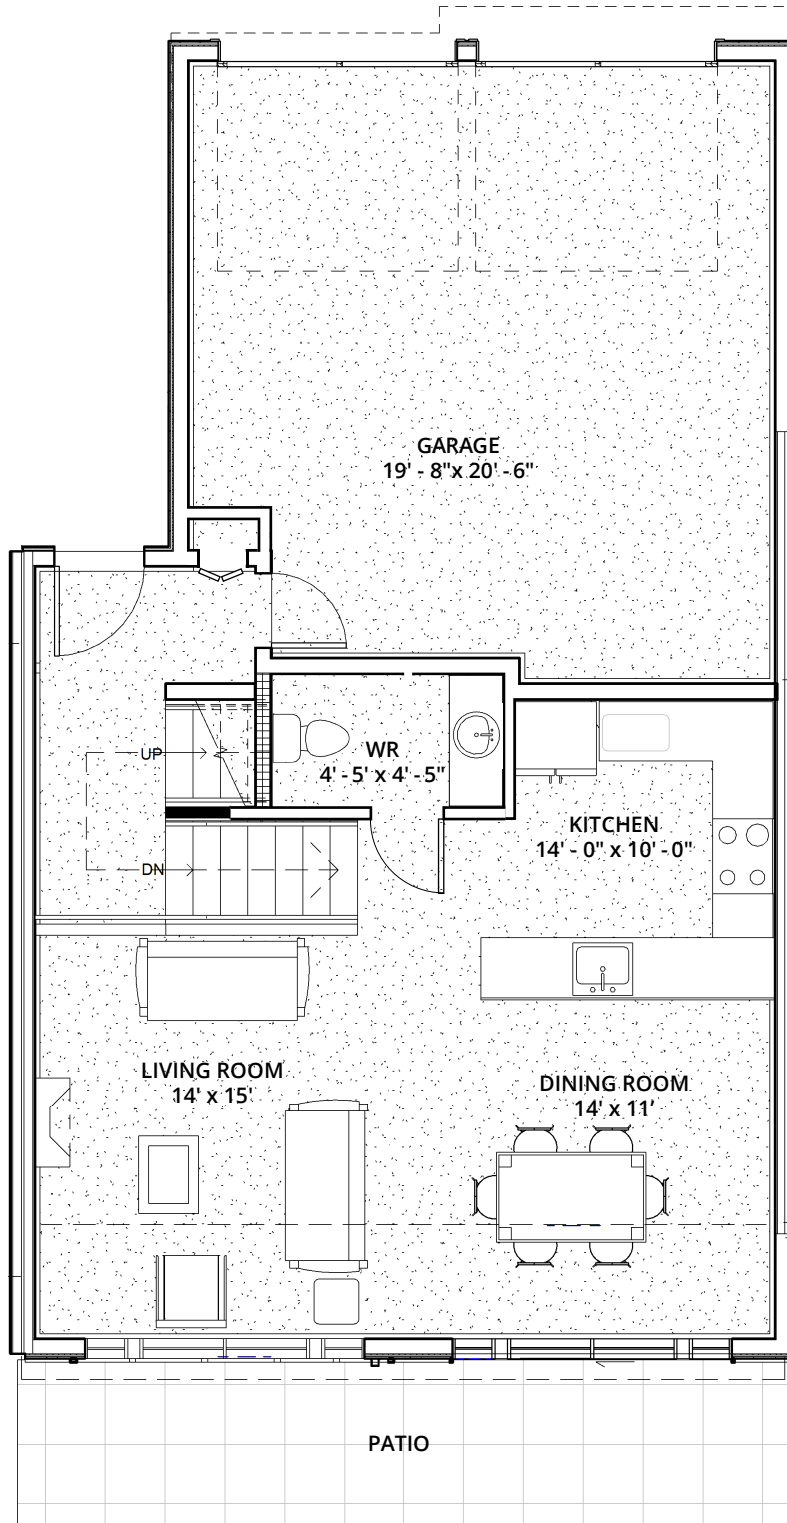

Type 3 (1645 SqFt)

3 Bedroom & Den, 2.5 Bathroom

Type 3 (1645 SqFt)

3 Bedroom & Den, 2.5 Bathroom

Type 3 (1645 SqFt) Kitchen Isometric