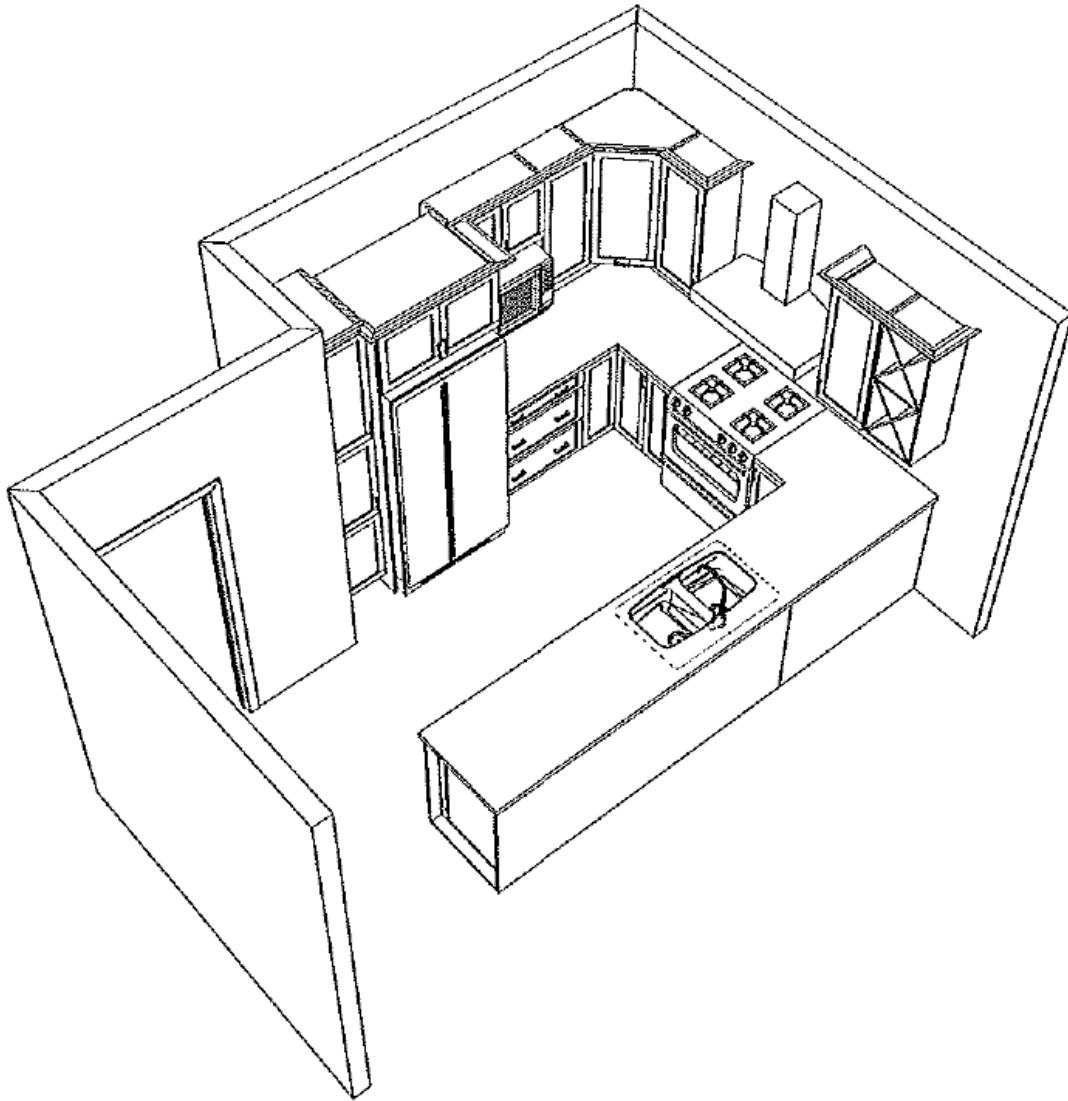

# Type 4 (1745 SqFt) 3 Bedroom & Den, 2.5 Bathroom

# Type 4 (1745 SqFt)

## 3 Bedroom & Den, 2.5 Bathroom

# Type 4 (1745 SqFt) Kitchen Isometric

AVANTI CLOSET  
6'-0" x 7'-0"