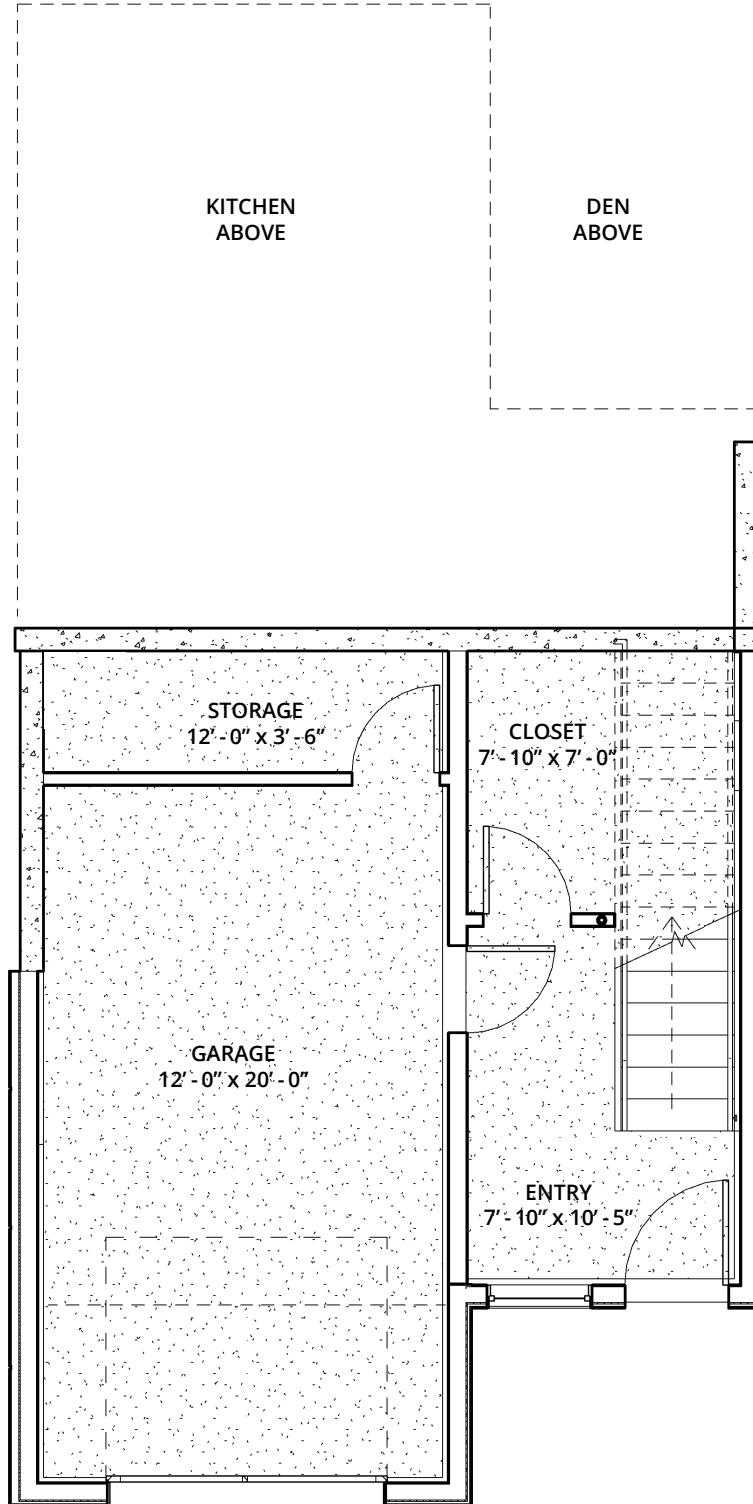

# Type 4 (1745 SqFt)

## 3 Bedroom & Den, 2.5 Bathroom

# Type 4 (1745 SqFt) Kitchen Isometric

AVANTI CLOSET  
6'-0" x 7'-0"