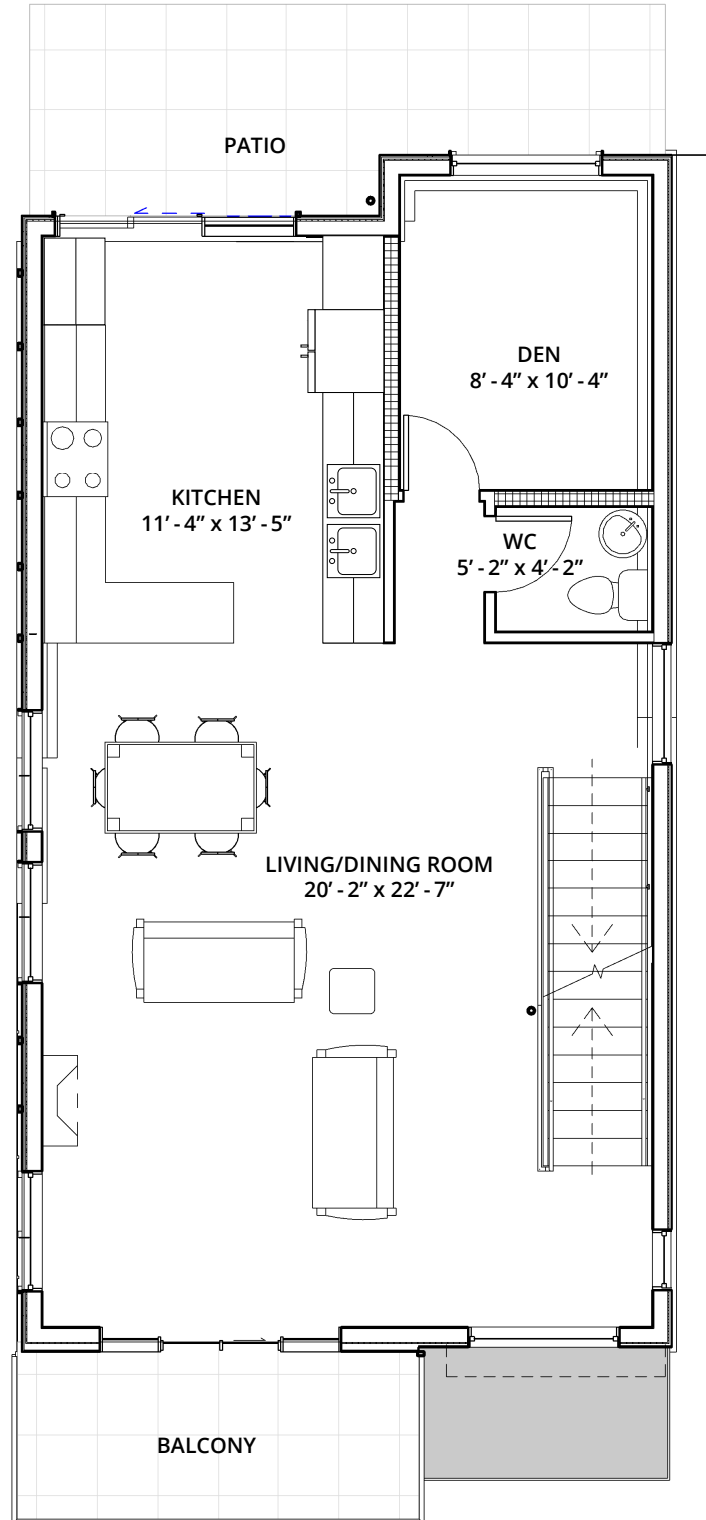

# Type 4 (1745 SqFt)

## 3 Bedroom & Den, 2.5 Bathroom

# Type 4 (1745 SqFt) Kitchen Isometric

AVANTI CLOSET  
6'-0" x 7'-0"